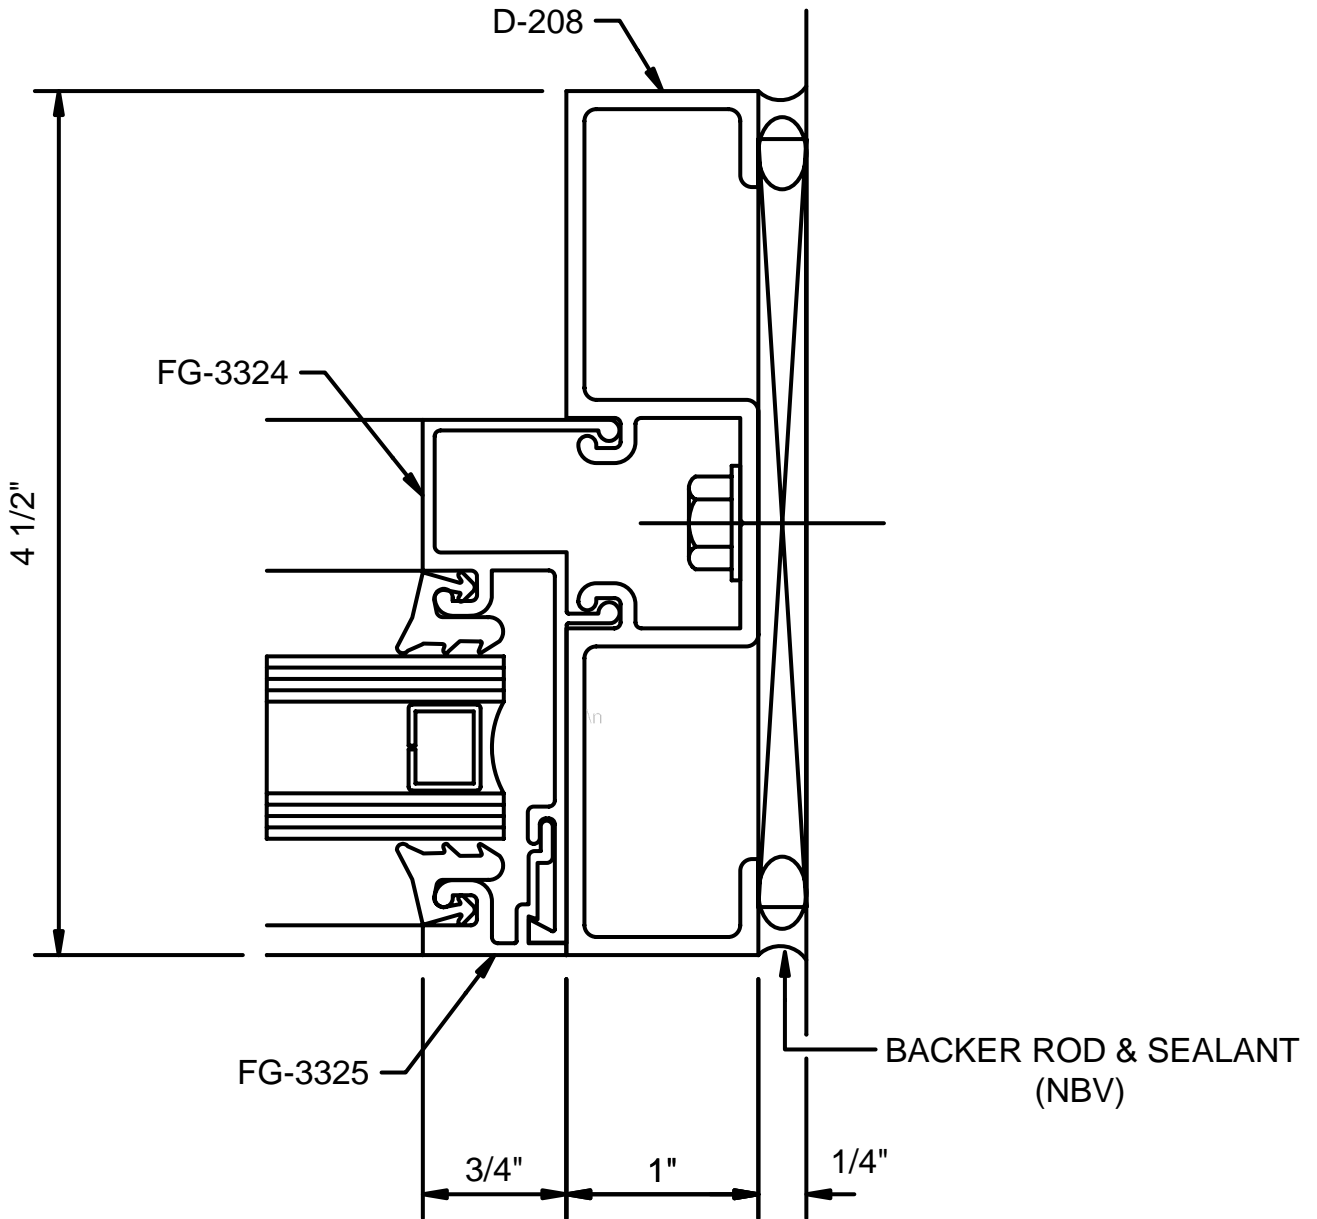

OLDCASTLE GLASS® ENGINEERED PRODUCTS

Entrances -1" X 4 1/2" Sub-Frame w/Sash - Jamb @ Transom V7624