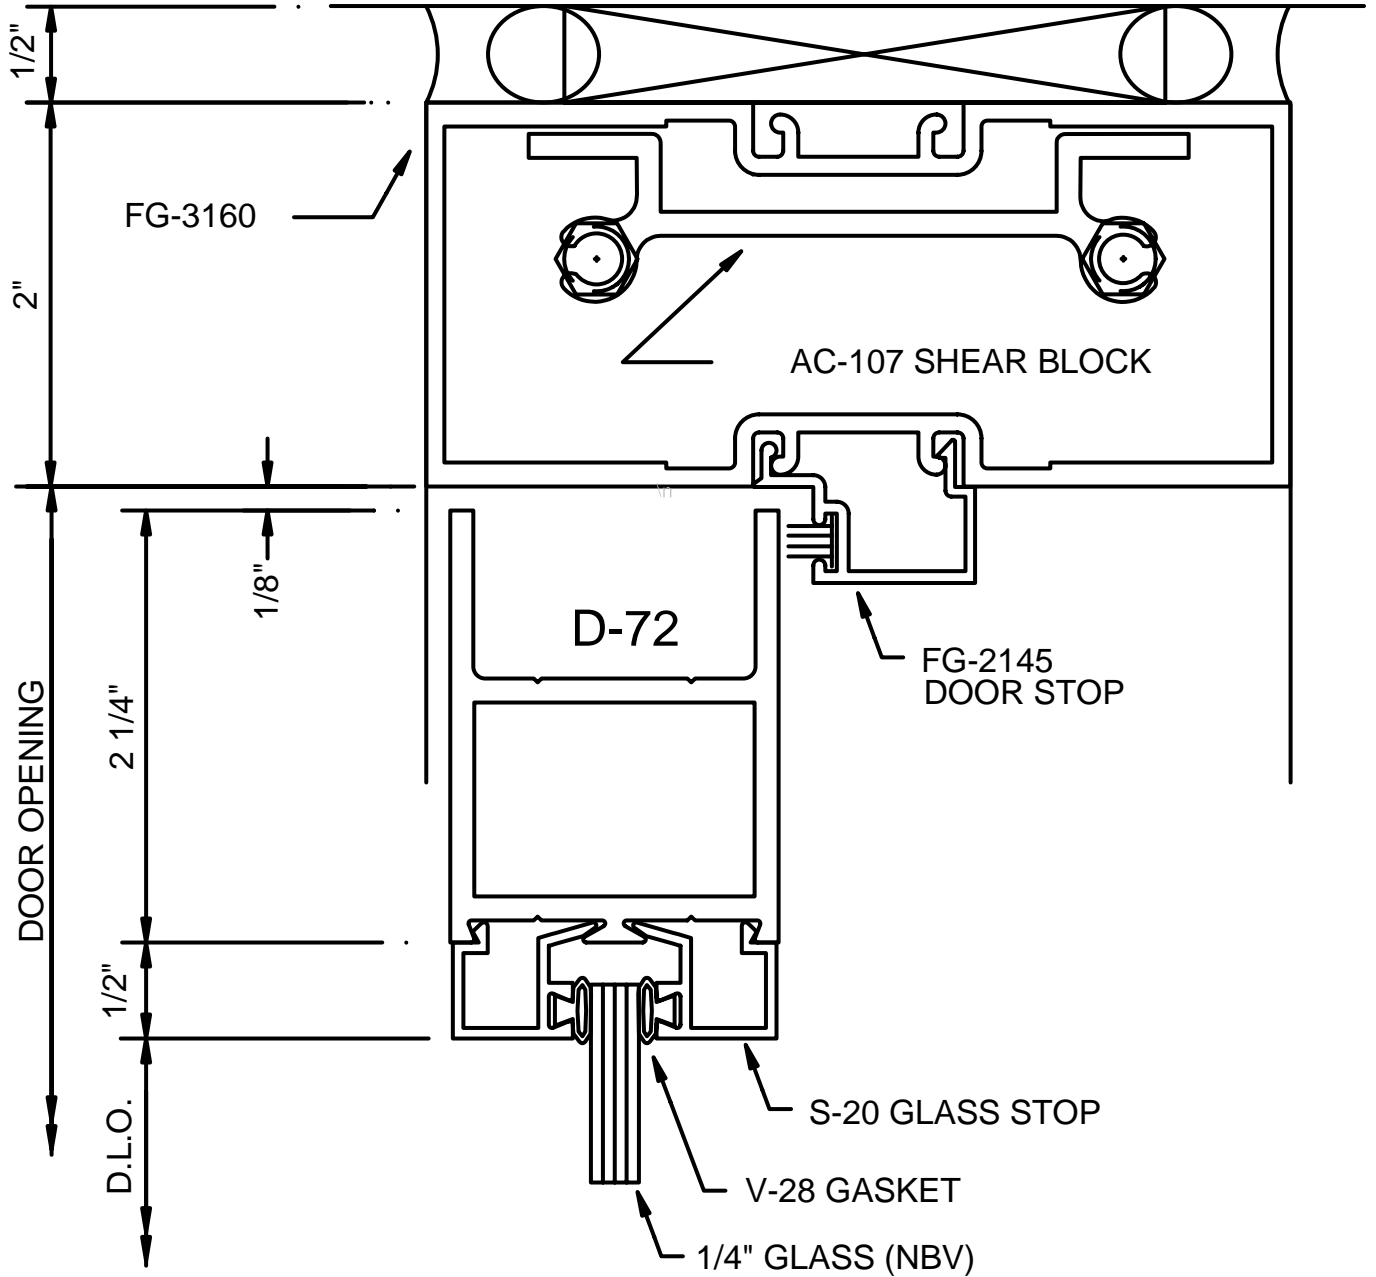

# OLDCASTLE GLASS® ENGINEERED PRODUCTS

BACKER ROD & SEALANT  
(NBV)

Storefront - FG-3000 - Sgl Act Door Head - Surface Closer H0626

Oldcastle Glass® Vistawall®